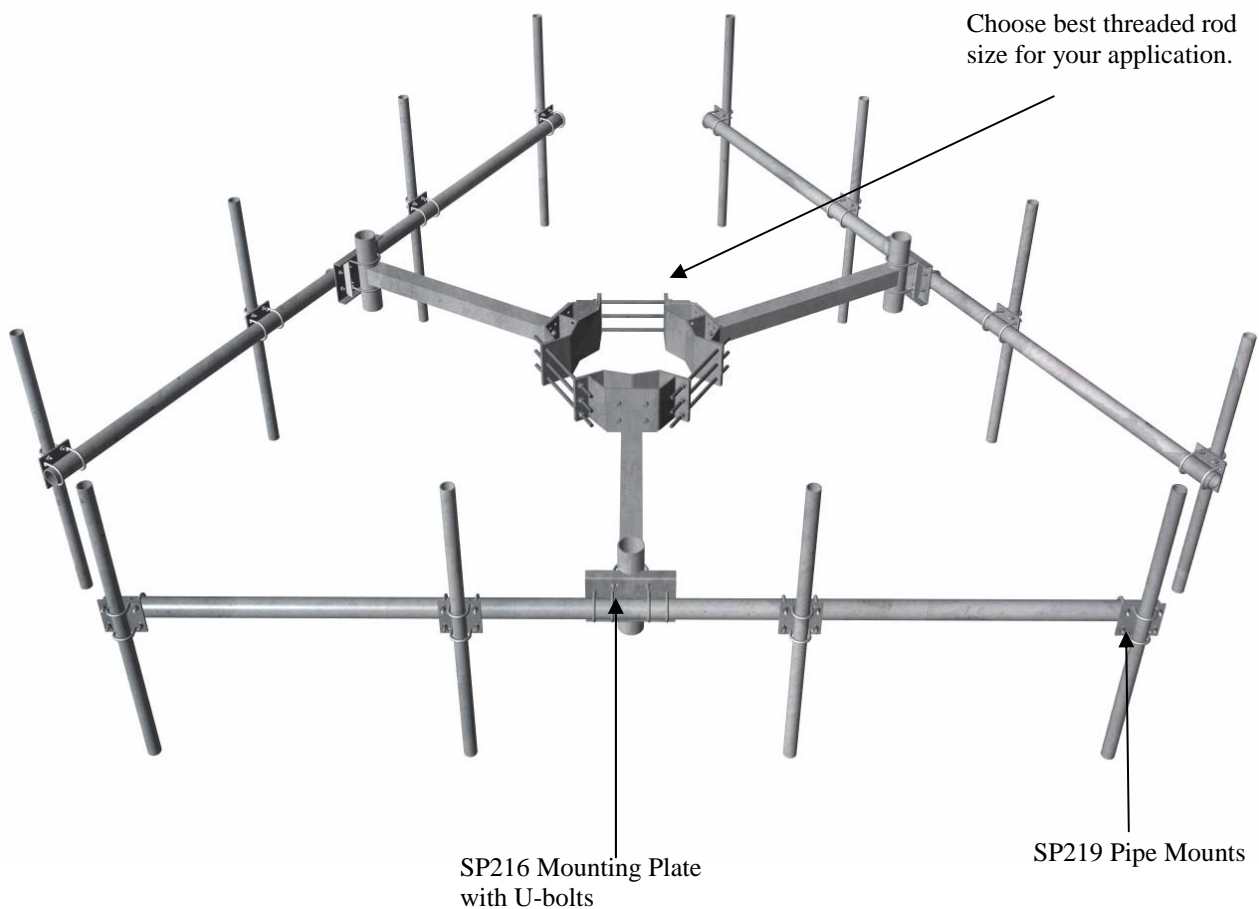

MONOPOLE MOUNTS

Monopole Triple T-Frame for 9 Antennas

Kit includes:

One Ring Mount: includes 3 clamp brackets, and 18 pieces of 3/4" threaded rods with nuts and washers. (Only 9 threaded rods are used).

Three 36" Support Arms

Three 3-1/2" x 12'-6" Horizontal Pipes

Three SP216 Brackets & U-Bolts

Twelve SP219 Pipe Mount Kits

Twelve Antenna Mounting Pipes with Crossover Plates & U-Bolts

1-888-438-7761
Fax 631-231-7682

1-888-GET-PRO1